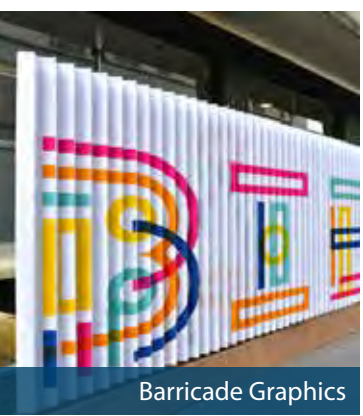

CREATIVE VISUALS

FONG BROTHERS PRINTING, INC.

VISUAL ENVIRONMENTS

Wall Graphics (Canvas, Vinyl, Board)

Barricade Graphics

Floor Graphics

Ceiling Graphics

Intricately designed window decals provide style and privacy at Heavybit Industries.

Maps & Legends

Dimensional Lettering

IN-STORE ADVERTISING

Window Graphics

Shelf Talkers

POP Displays

Floor Graphics

Carleton Cyclery's modern floor decal provides decoration and brand awareness.