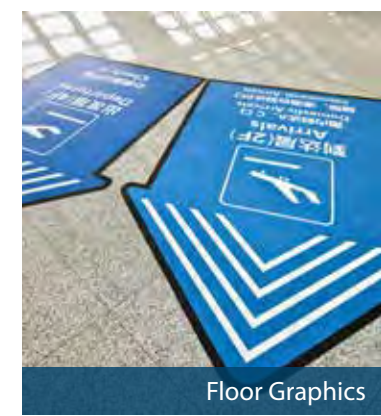

CREATIVE VISUALS

FONG BROTHERS PRINTING, INC.

VISUAL ENVIRONMENTS

Wall Graphics (Canvas, Vinyl, Board)

Barricade Graphics

Floor Graphics

Ceiling Graphics

Intricately designed window decals provide style and privacy at Heavybit Industries.

INDOOR & OUTDOOR GRAPHICS

Outdoor bulletin board at Caltrain stations provides protection to latest schedules and updates.

Backlit Graphics

Hanging Banners

Informative Signage

Wayfinder Graphics

Construction Graphics

Maps & Legends

Dimensional Lettering

IN-STORE ADVERTISING

Window Graphics

Shelf Talkers

POP Displays

Floor Graphics

Carleton Cyclery's modern floor decal provides decoration and brand awareness.