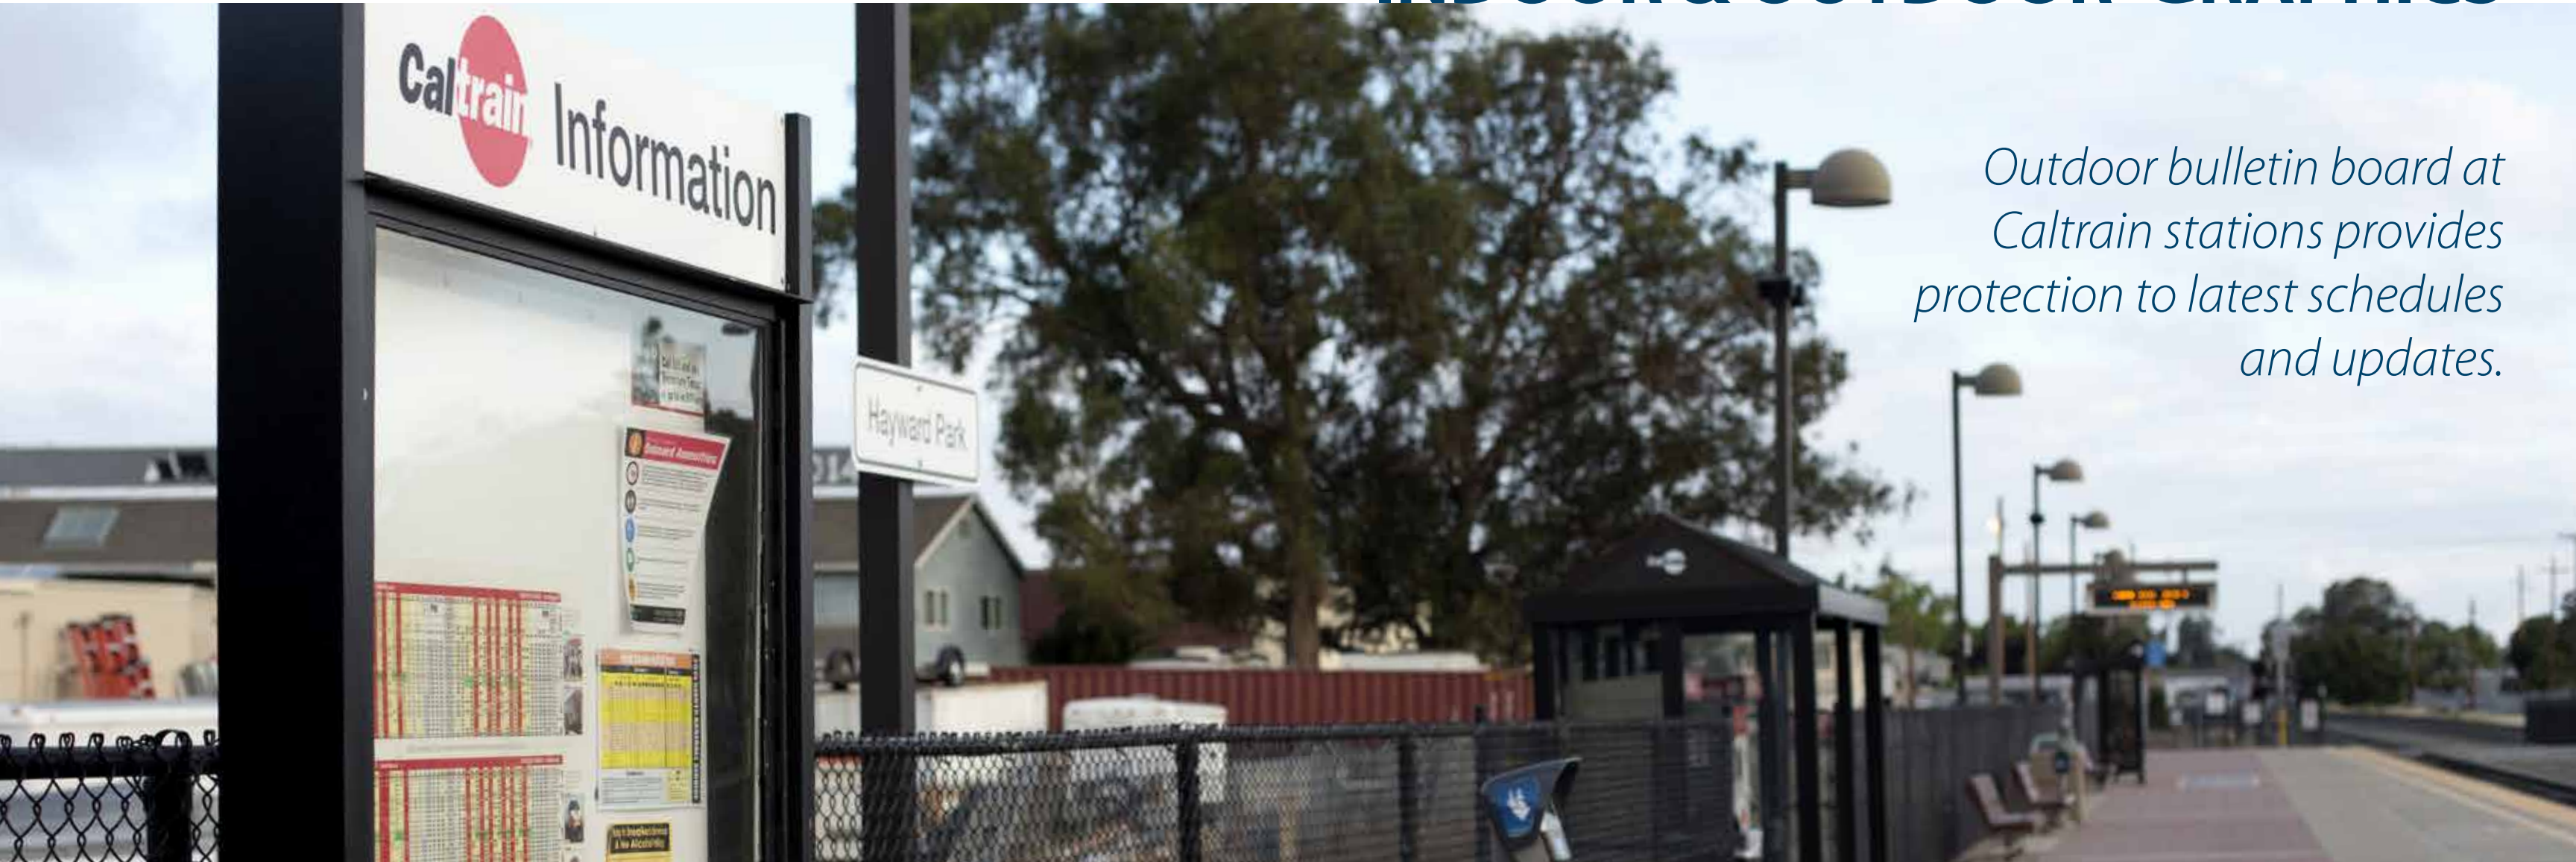

CREATIVE VISUALS

FONG BROTHERS PRINTING, INC.

VISUAL ENVIRONMENTS

Wall Graphics (Canvas, Vinyl, Board)

Barricade Graphics

Floor Graphics

Ceiling Graphics

Intricately designed window decals provide style and privacy at Heavybit Industries.

INDOOR & OUTDOOR GRAPHICS

Outdoor bulletin board at Caltrain stations provides protection to latest schedules and updates.

Backlit Graphics

Hanging Banners

Informative Signage

Wayfinder Graphics

Construction Graphics

Maps & Legends

Dimensional Lettering

IN-STORE ADVERTISING

Window Graphics

Shelf Talkers

POP Displays

Floor Graphics

Carleton Cyclery's modern floor decal provides decoration and brand awareness.