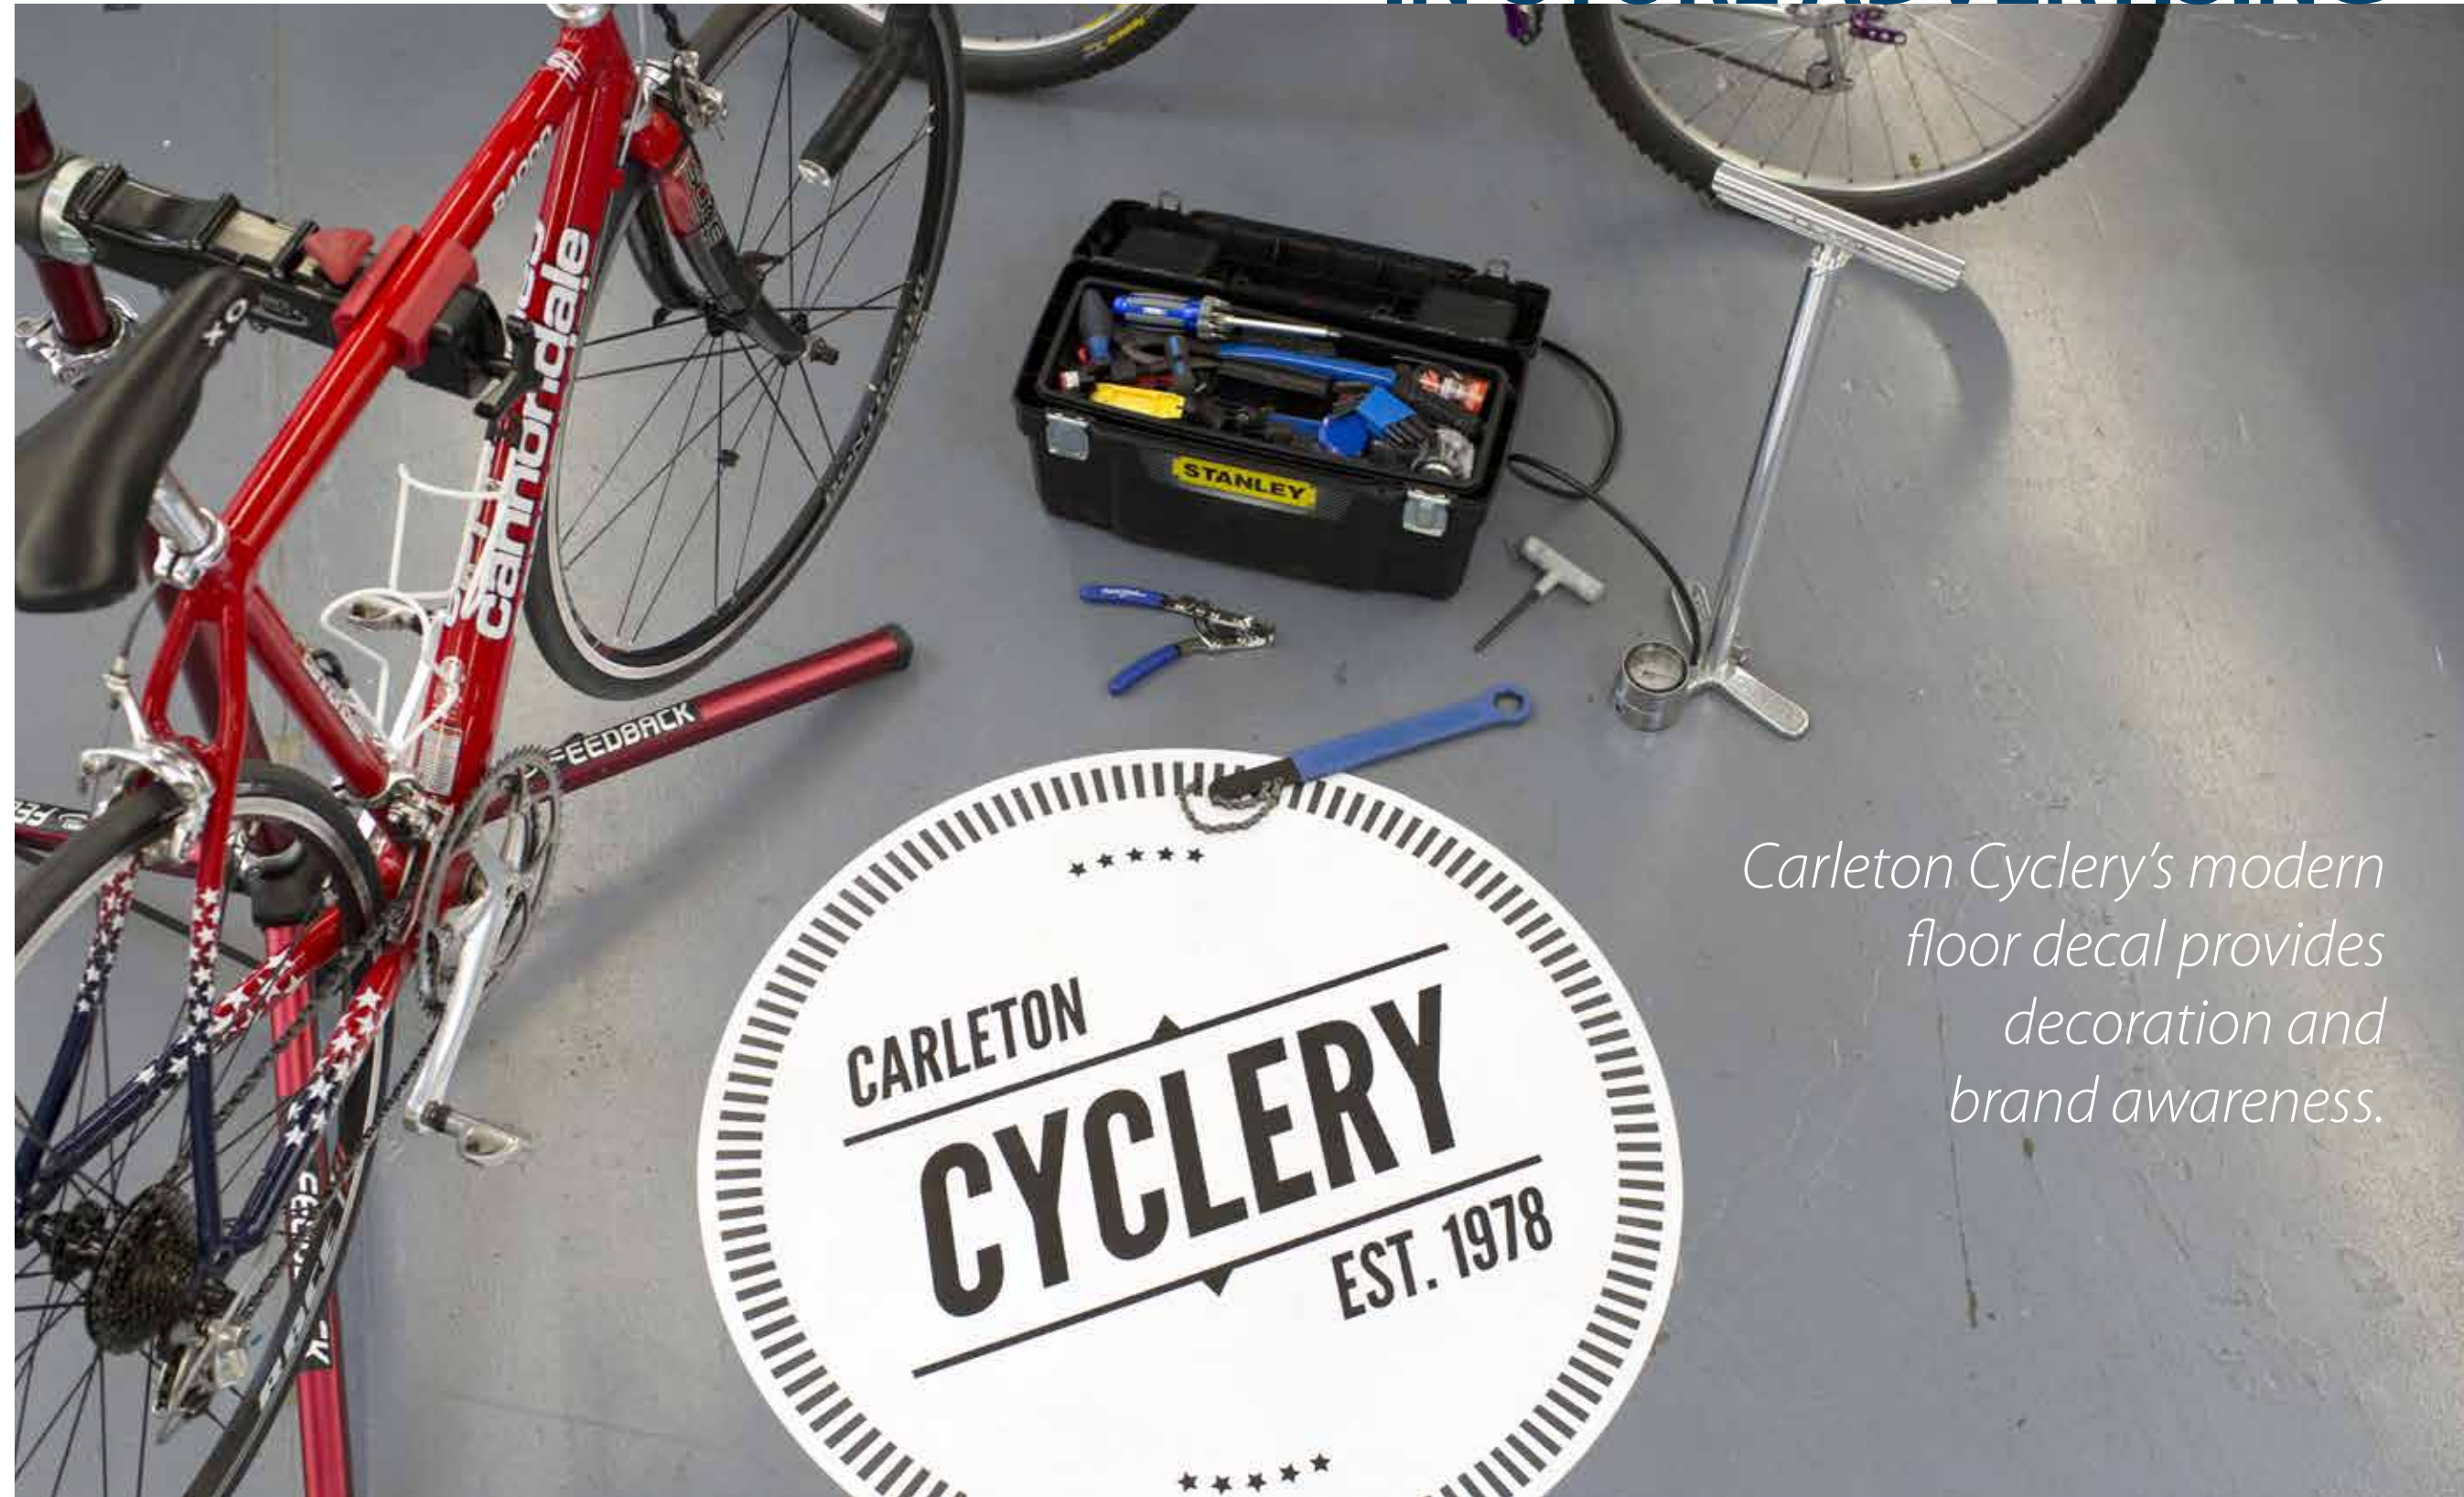

Maps & Legends

Dimensional Lettering

IN-STORE ADVERTISING

Window Graphics

Shelf Talkers

POP Displays

Floor Graphics

Carleton Cyclery's modern floor decal provides decoration and brand awareness.