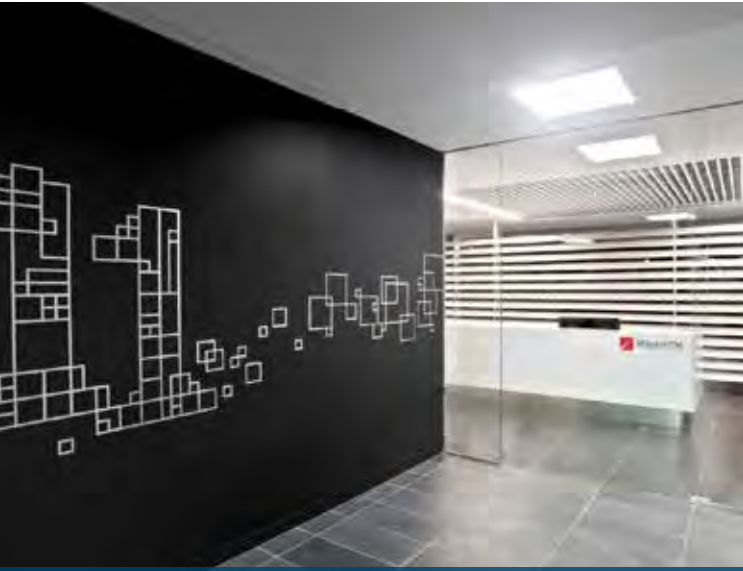

CREATIVE VISUALS

FONG BROTHERS PRINTING, INC.

VISUAL ENVIRONMENTS

Wall Graphics (Canvas, Vinyl, Board)

Barricade Graphics

Floor Graphics

Ceiling Graphics

Intricately designed window decals provide style and privacy at Heavybit Industries.

Maps & Legends

Dimensional Lettering

IN-STORE ADVERTISING

Window Graphics

Shelf Talkers

POP Displays

Floor Graphics

Carleton Cyclery's modern floor decal provides decoration and brand awareness.

TRADESHOWS, EXHIBITS & EVENTS

Photo by Lisa Lefkowitz

Customized Event Stationery

Portable Signage

Display Walls

Step and Repeat Backdrops

Customized displays and place cards completes the wedding atmosphere.